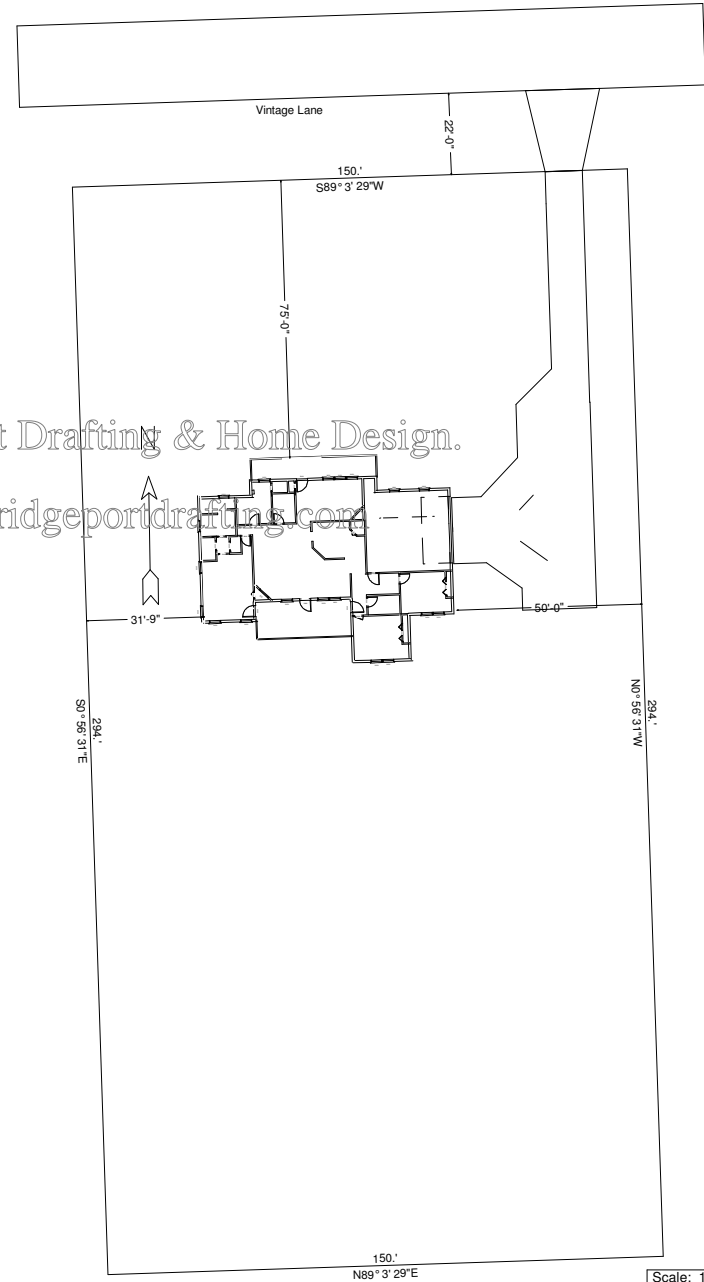

Copyright 2006, Bridgeport Drafting & Home Design.
 All rights reserved. <http://bridgeportdrafting.com>

Scale: 1/16" = 1'

REVISIONS:	BY:

PLOT PLAN

Bridgeport
 Drafting & Home Design
 216 Bridgeport Road
 Palatka, FL 32177
 386.338.1563

JOB: Palatka, Florida
 Drawn by: Bobby Hinton

project #

date:

SHEET NO.